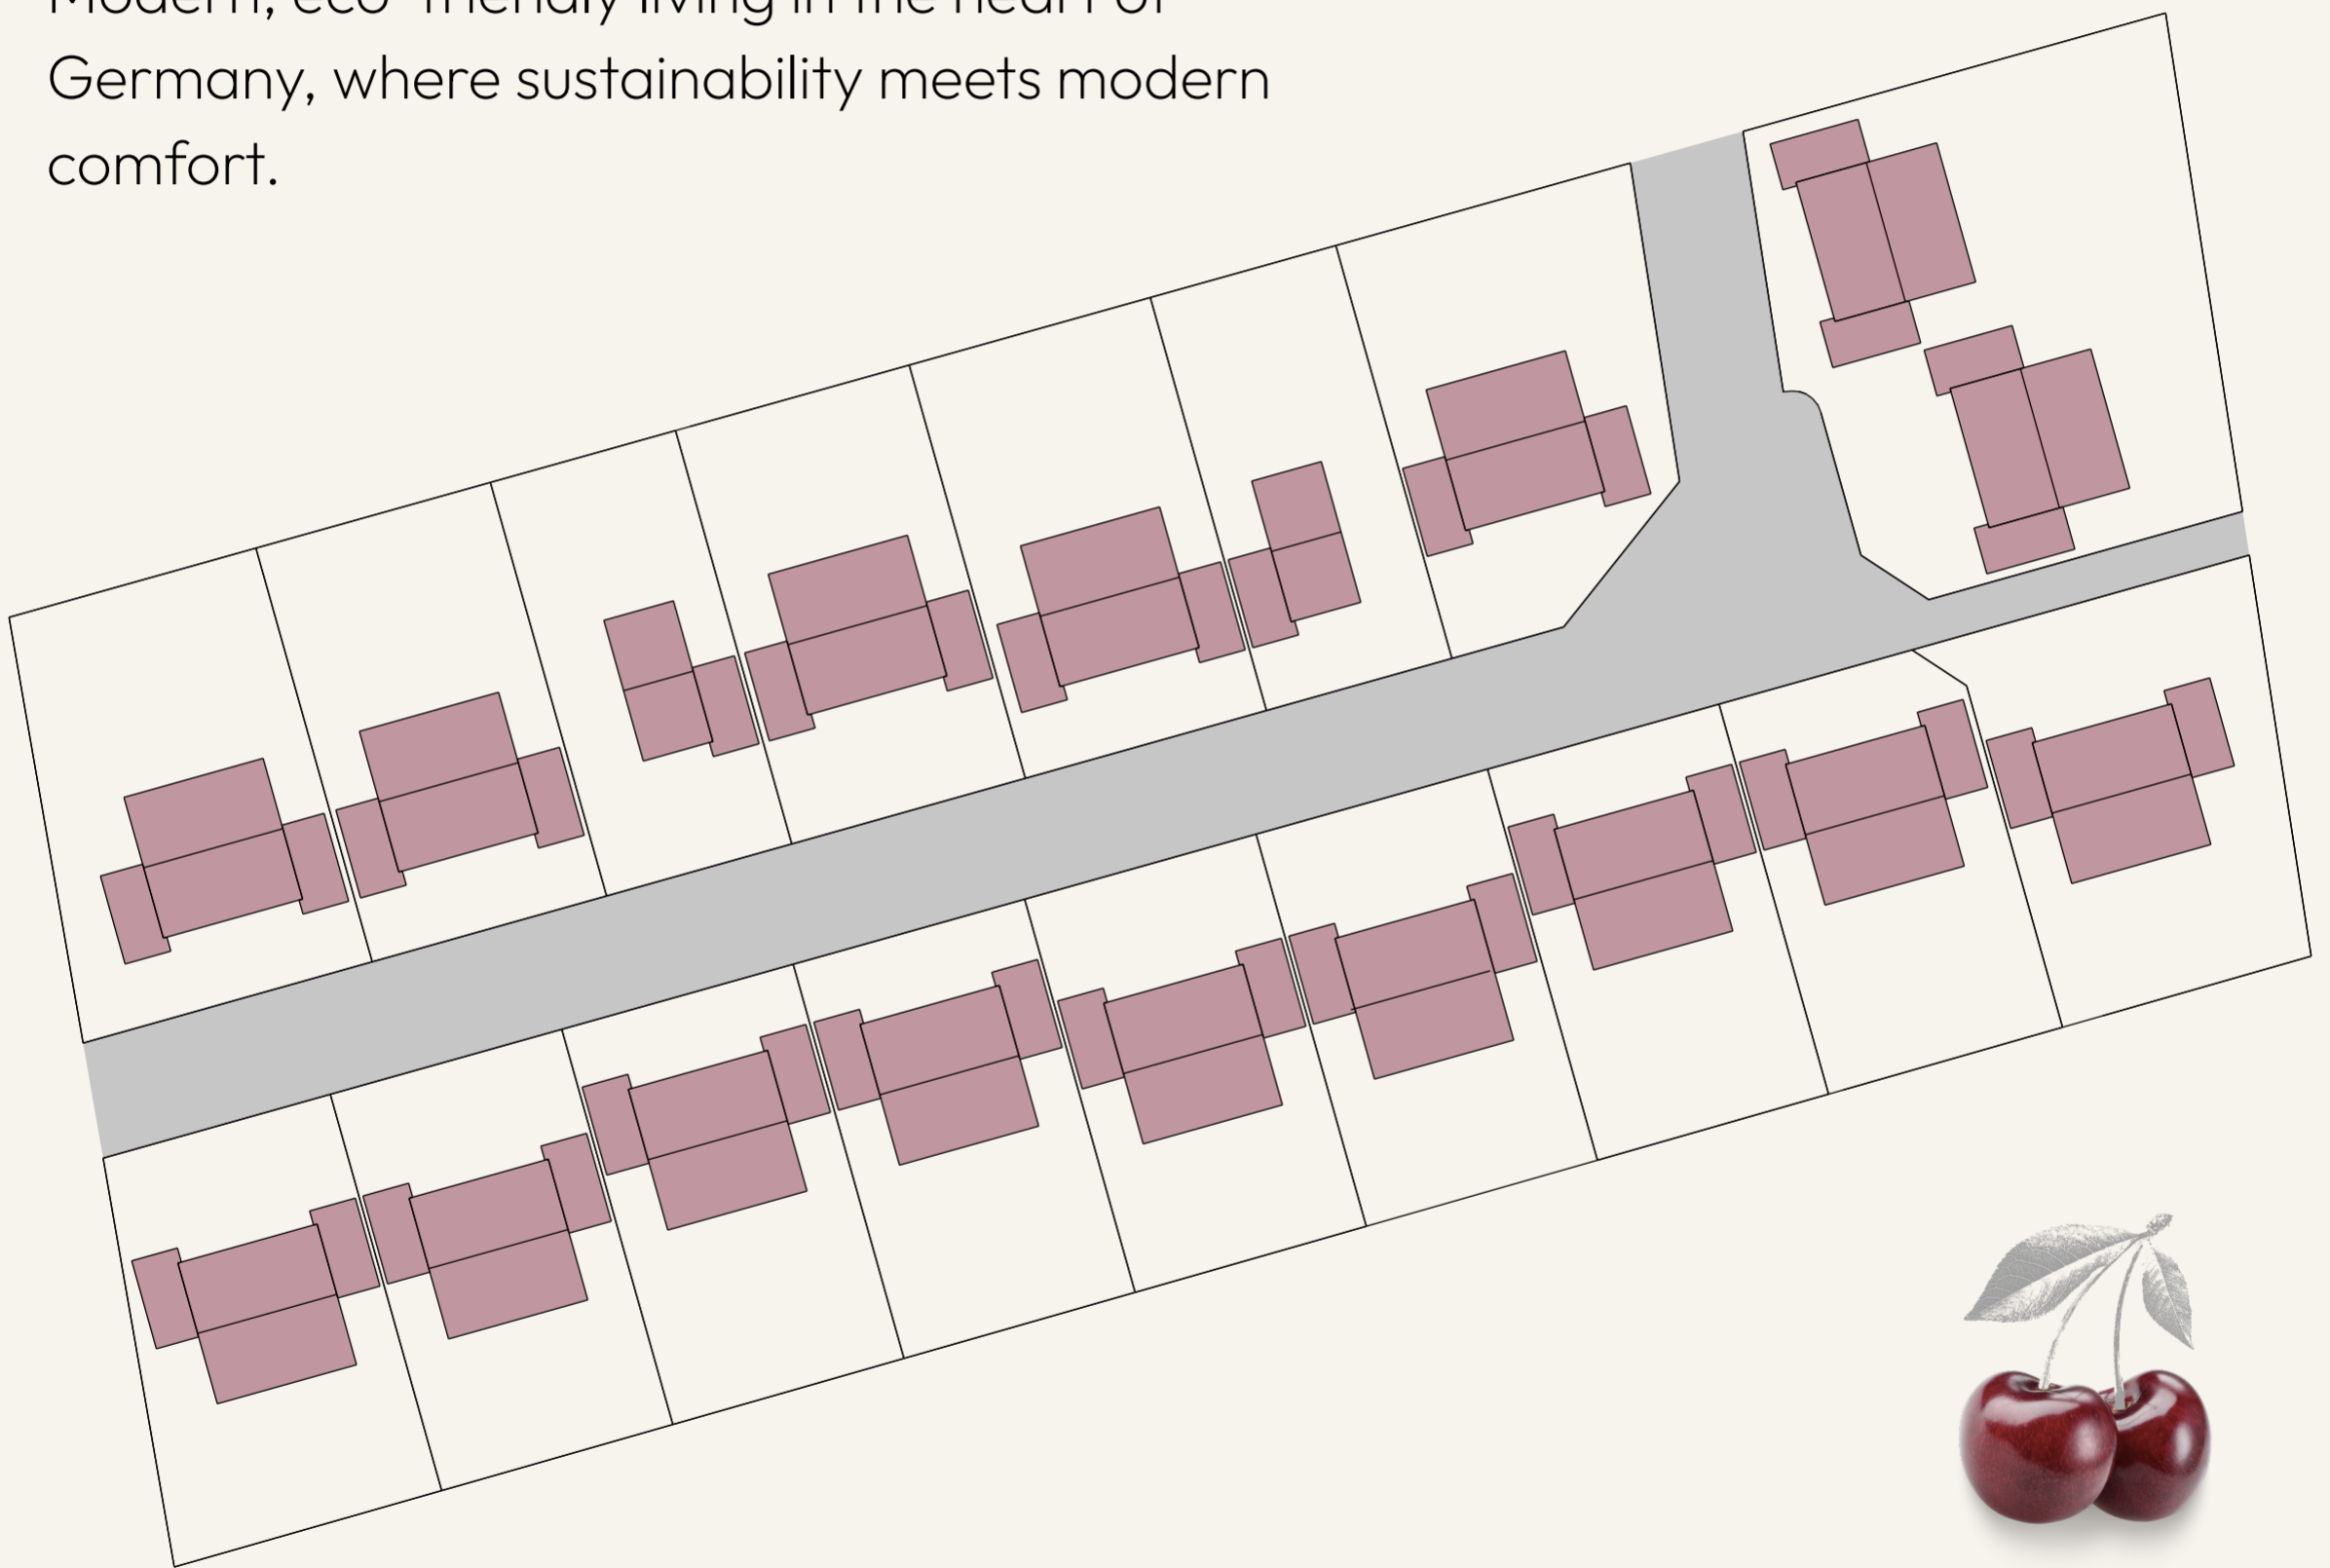

Masterplan Cherry of Kloster Lehnin

Modern, eco-friendly living in the heart of Germany, where sustainability meets modern comfort.

**34 exclusive eco-sustainable
homes in Kloster Lehnin**