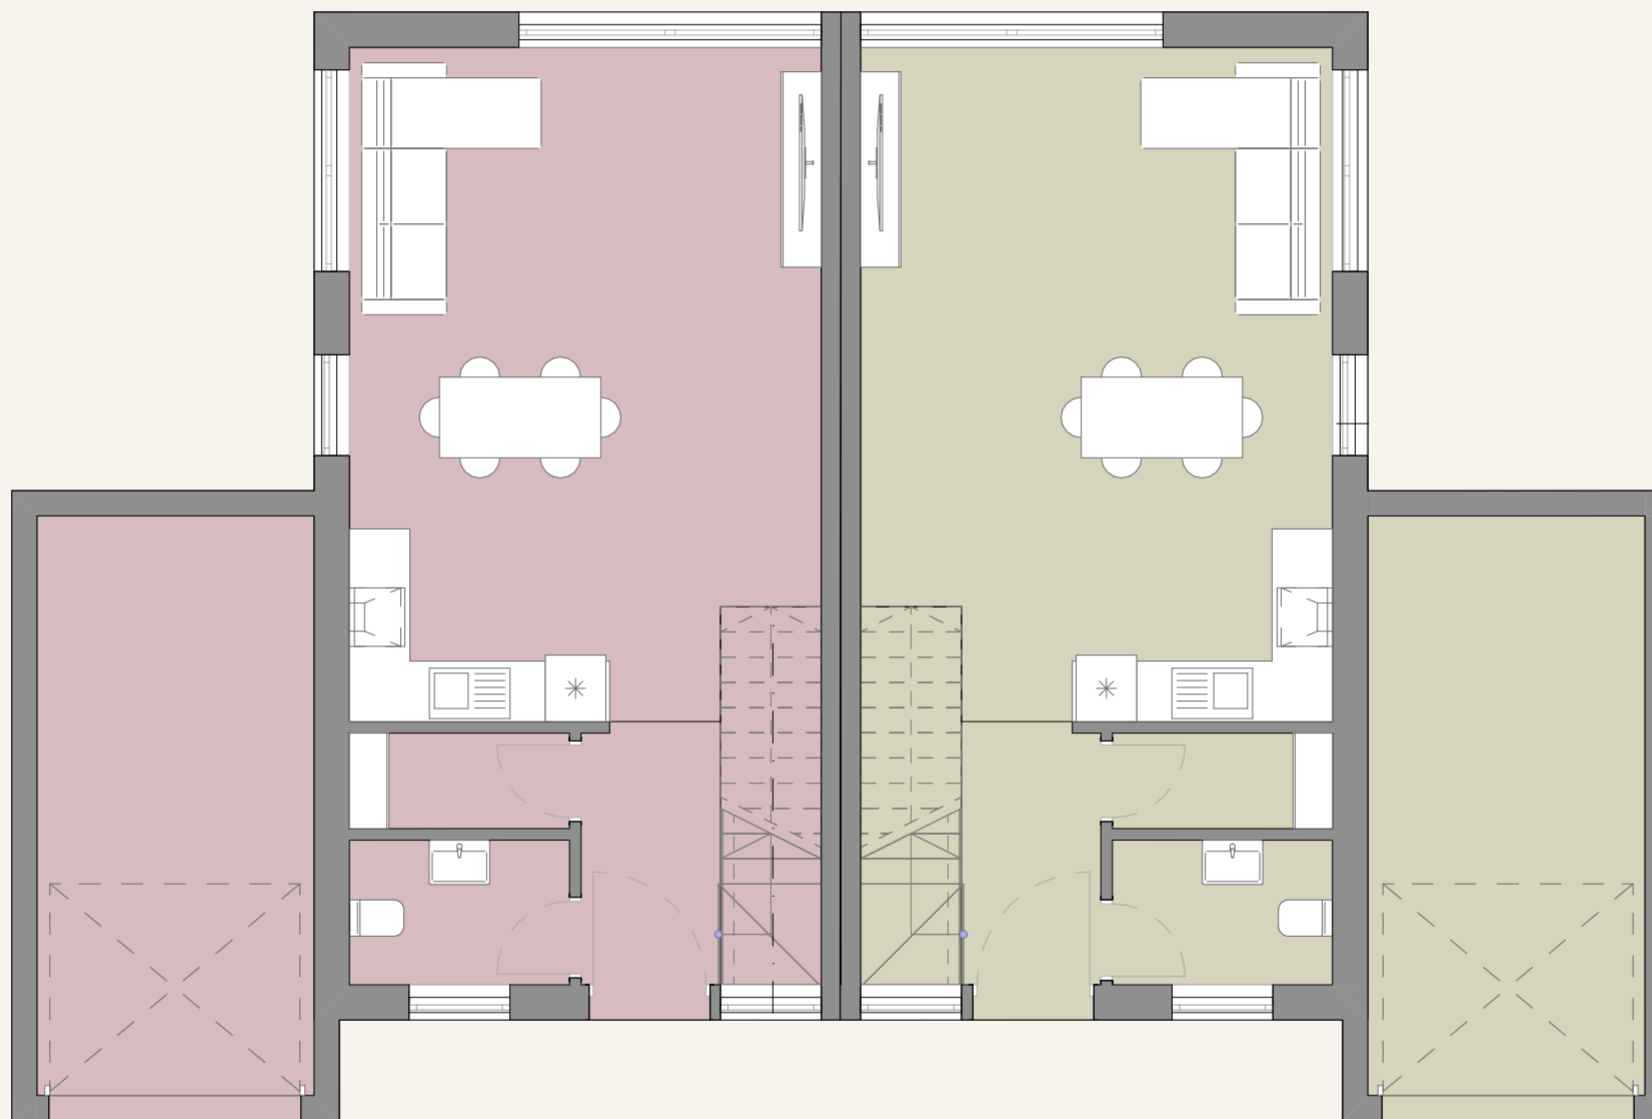

House Plan

Ground Floor

Cherry A

41.58 m²

Cherry B

41.58 m²

The homes at The Cherry of Kloster Lehnin are designed **with spacious interiors, abundant natural light, and energy-efficient features.** Built with eco-friendly materials, each home blends comfort, style, and sustainability, complemented by expansive outdoor spaces for modern living.

House Plan

First Floor

Cherry A

58.52 m²

Cherry B

58.52 m²

The homes at The Cherry of Kloster Lehnin are designed **with spacious interiors, abundant natural light, and energy-efficient features.** Built with eco-friendly materials, each home blends comfort, style, and sustainability, complemented by expansive outdoor spaces for modern living.

House Plan

Second Floor

Cherry A

32.8 m²

Cherry B

32.8 m²

The homes at The Cherry of Kloster Lehnin are designed **with spacious interiors, abundant natural light, and energy-efficient features.** Built with eco-friendly materials, each home blends comfort, style, and sustainability, complemented by expansive outdoor spaces for modern living.