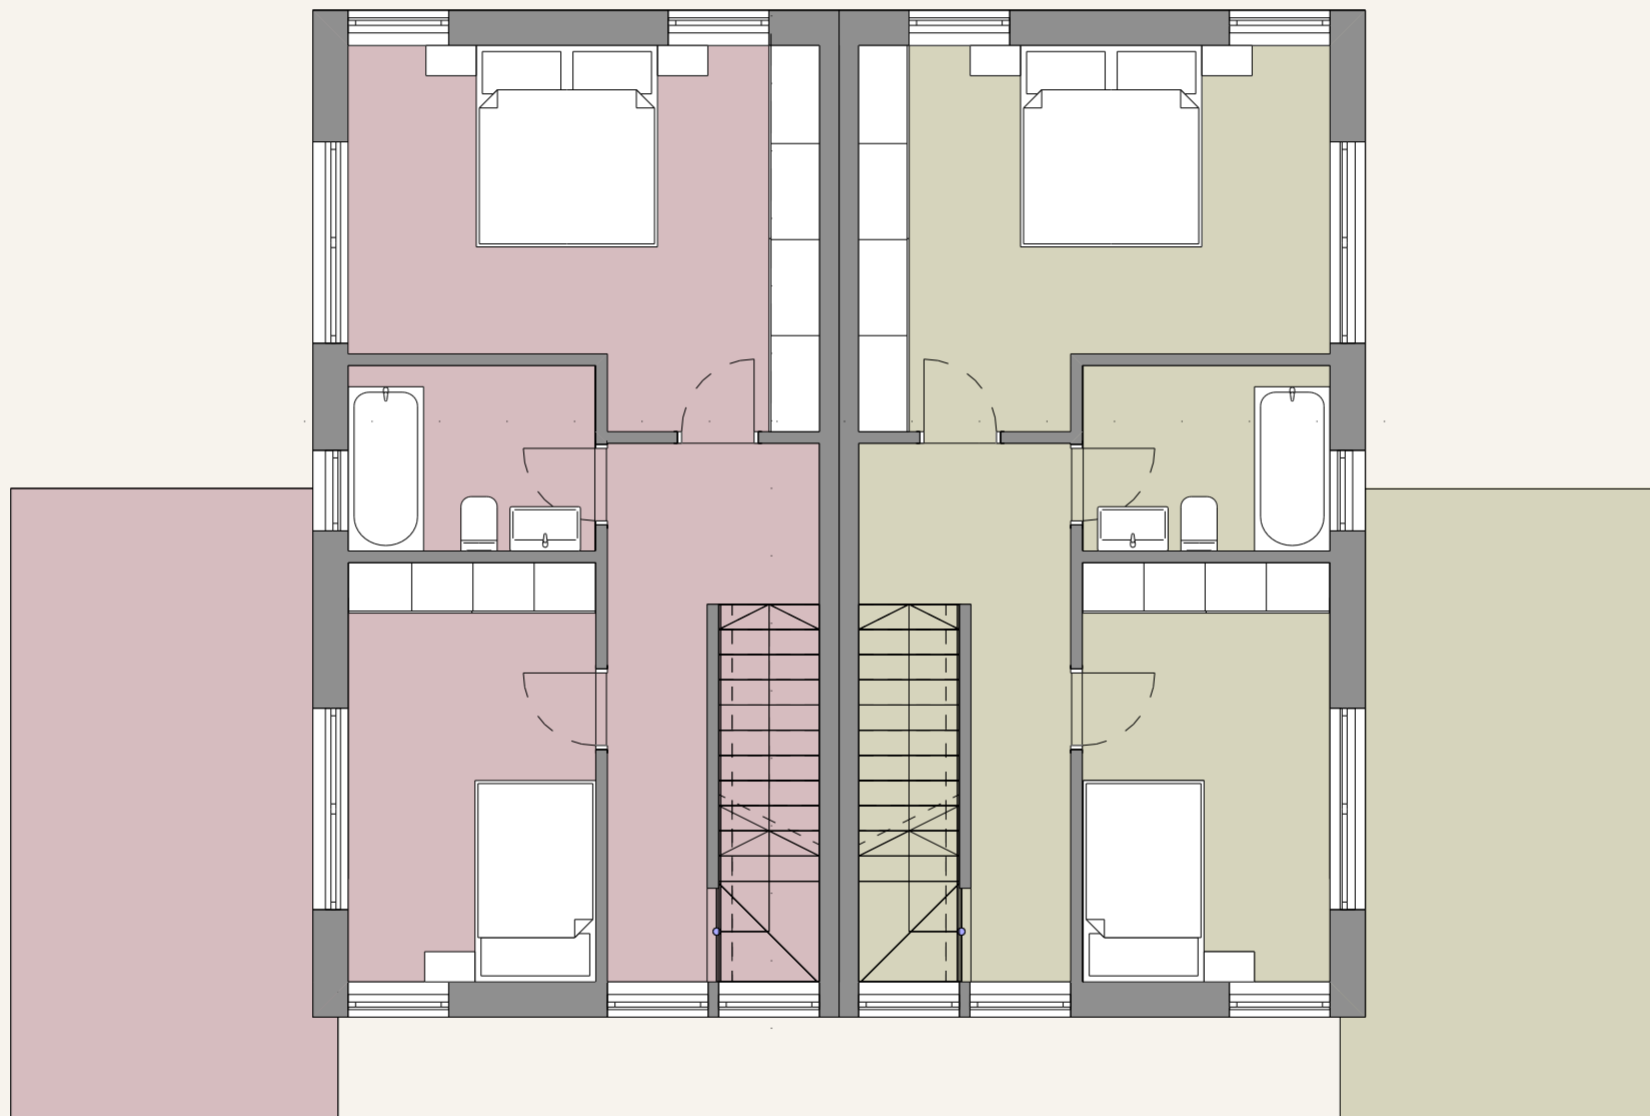

House Plan

Ground Floor

Cherry A

41.58 m²

Cherry B

41.58 m²

The homes at The Cherry of Kloster Lehnin are designed **with spacious interiors, abundant natural light, and energy-efficient features.** Built with eco-friendly materials, each home blends comfort, style, and sustainability, complemented by expansive outdoor spaces for modern living.

House Plan

First Floor

Cherry A

58.52 m²

Cherry B

58.52 m²

The homes at The Cherry of Kloster Lehnin are designed **with spacious interiors, abundant natural light, and energy-efficient features.** Built with eco-friendly materials, each home blends comfort, style, and sustainability, complemented by expansive outdoor spaces for modern living.

House Plan

Second Floor

Cherry A

32.8 m²

Cherry B

32.8 m²

The homes at The Cherry of Kloster Lehnin are designed **with spacious interiors, abundant natural light, and energy-efficient features.** Built with eco-friendly materials, each home blends comfort, style, and sustainability, complemented by expansive outdoor spaces for modern living.