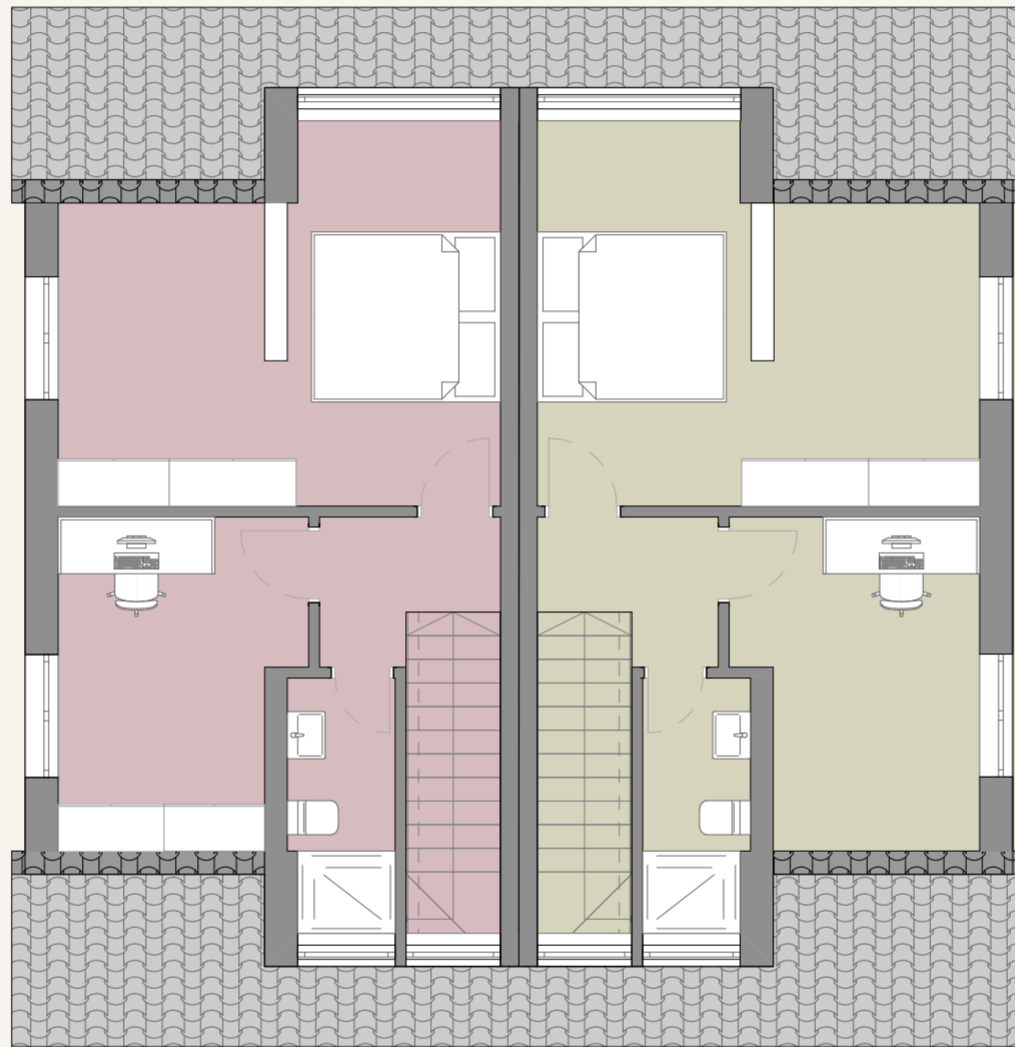

House Plan

Ground Floor

Cherry A

41.58 m²

Cherry B

41.58 m²

The homes at The Cherry of Kloster Lehnin are designed **with spacious interiors, abundant natural light, and energy-efficient features.** Built with eco-friendly materials, each home blends comfort, style, and sustainability, complemented by expansive outdoor spaces for modern living.

House Plan

First Floor

Cherry A

58.52 m²

Cherry B

58.52 m²

The homes at The Cherry of Kloster Lehnin are designed **with spacious interiors, abundant natural light, and energy-efficient features.** Built with eco-friendly materials, each home blends comfort, style, and sustainability, complemented by expansive outdoor spaces for modern living.

House Plan

Second Floor

Cherry A

32.8 m²

Cherry B

32.8 m²

The homes at The Cherry of Kloster Lehnin are designed **with spacious interiors, abundant natural light, and energy-efficient features.** Built with eco-friendly materials, each home blends comfort, style, and sustainability, complemented by expansive outdoor spaces for modern living.