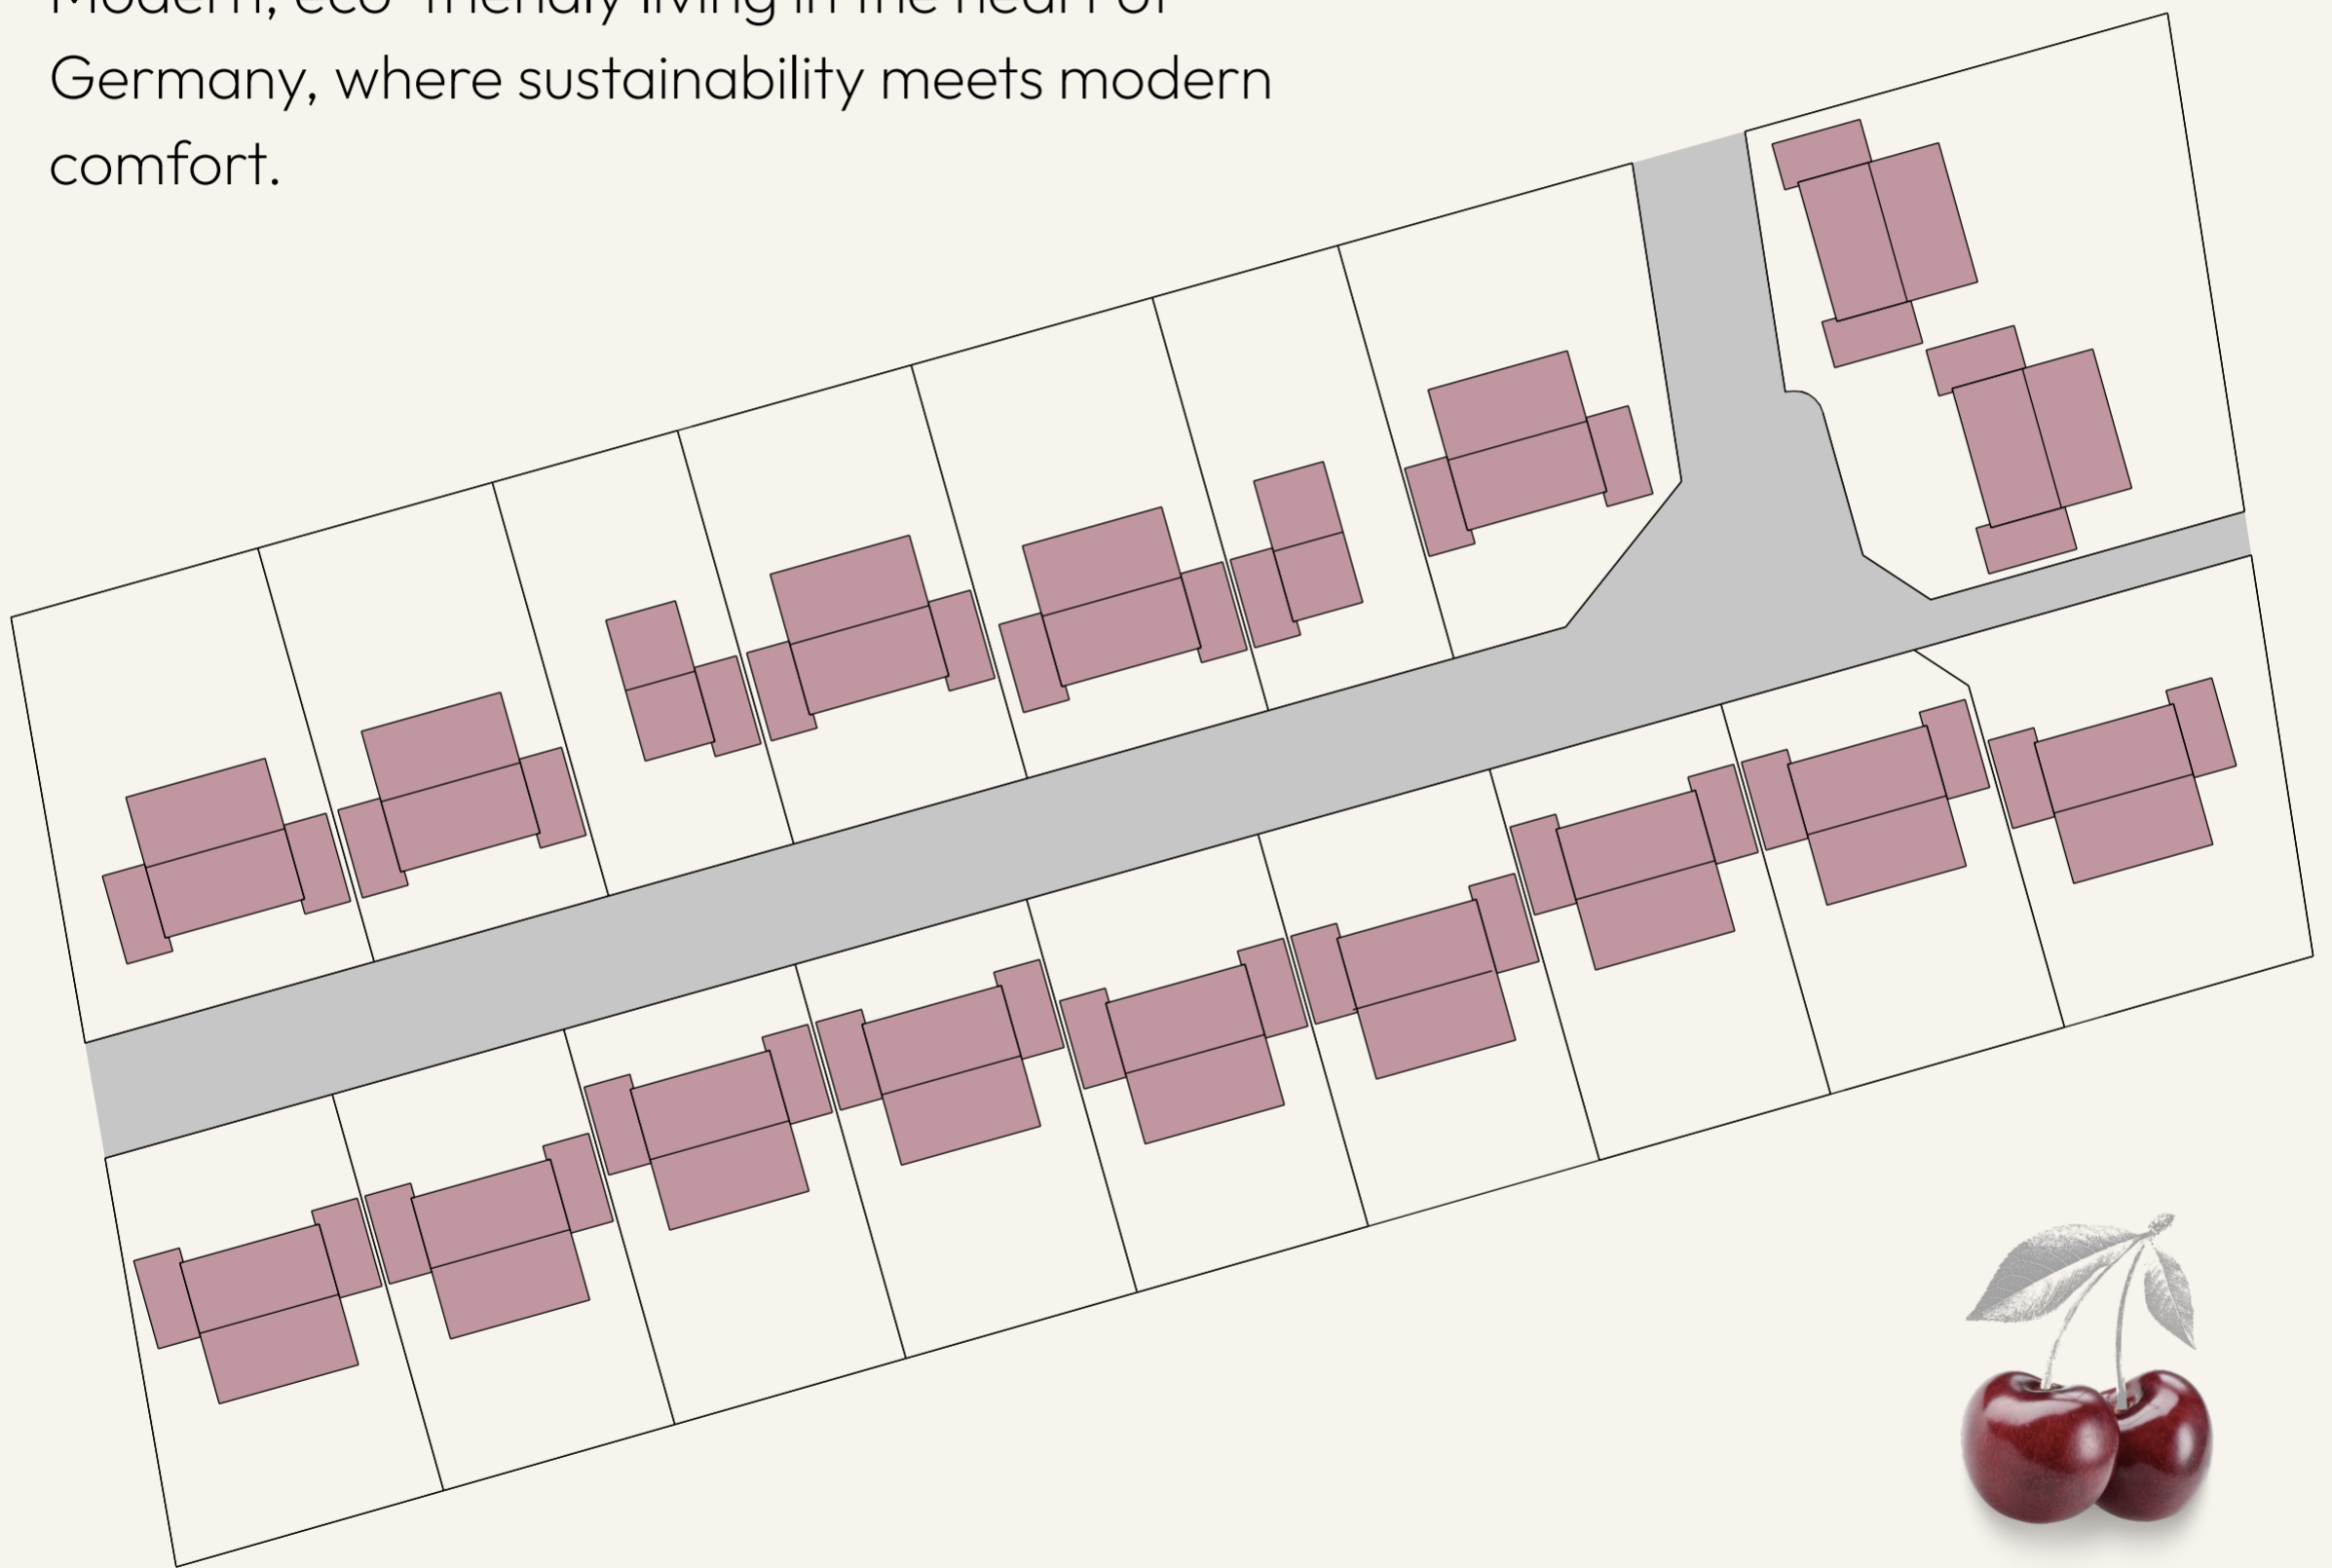

www.cherrycommunities.com

Discover The Cherry of Kloster Lehnin

- 34 exclusive eco-sustainable homes in Kloster Lehnin
- Designed for modern, energy-efficient living
- Built using eco-friendly materials and innovative technologies
- Nestled in a peaceful, natural environment
- A perfect blend of sustainability and comfort

www.cherryofklosterlehnin.com

Masterplan Cherry of Kloster Lehnin

Modern, eco-friendly living in the heart of Germany, where sustainability meets modern comfort.

**34 exclusive eco-sustainable
homes in Kloster Lehnin**